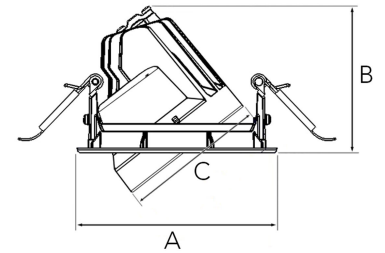

# MOON MINI 1500, 930 (BBBL), SPOT, GREY

- ✓ Discreet and clean-looking ceiling
- ✓ Available in various sizes and lumen packages
- ✓ Tool-free installation
- ✓ Available in white, black and grey
- ✓ Tilttable and rotating

A= 120mm B= 88mm C= 85mm

Spot	Medium	Flood	Wide Flood
16°	28°	40°	65°
m	o	m	o
1.0	0.28	1.0	0.50
2.0	0.56	2.0	1.00
3.0	0.83	3.0	1.51
1.0	0.73	1.0	1.28
2.0	1.46	2.0	2.56
3.0	2.18	3.0	3.84

112mm

## TECHNICAL SPECIFICATION

Product Code	315-500-30
Colour	Grey
Control	On/off
CRI light colour	930 (BBBL)
Delivered lumen output lm	1266
Driver	Stand alone, included
EEL	E
Light distribution	Spot
Lightsource	LED COB
Mains input voltage	220-240 V
Measurements A	120
Measurements B	88
Measurements C	85
Mounting	Recessed
Position	360°/40°
Lifetime	L80 B10, 50.000h
Protection	IP 20, class III
Sawing instructions diameter	112
Start Time	Instant
System power W	9,3
Unit	mm
Weight	0.45