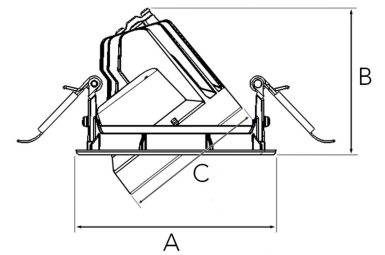

MOON MINI 1500, 930 (BBBL), SPOT, BLACK

ITAB

- ✓ Discreet and clean-looking ceiling
- ✓ Available in various sizes and lumen packages
- ✓ Tool-free installation
- ✓ Available in white, black and grey
- ✓ Tiltable and rotating

TECHNICAL SPECIFICATION

Product Code	315-500-20
Colour	Black
Control	On/off
CRI light colour	930 (BBBL)
Delivered lumen output lm	1400
Driver	Stand alone, included
EEL	E
Light distribution	Spot
Lightsource	LED COB
Mains input voltage	220-240 V
Measurements A	120
Measurements B	88
Measurements C	85
Mounting	Recessed
Position	360°/40°
Lifetime	L80 B10, 50.000h
Protection	IP 20, class III
Sawing instructions diameter	112
Start Time	Instant
System power W	12,2
Unit	mm
Weight	0.45

A= 120mm B= 88mm C= 85mm

Spot	Medium		Flood		Wide Flood		
	16°	28°	40°	65°			
m	ø	m	ø	m	ø	m	ø
1.0	0.28	1.0	0.50	1.0	0.73	1.0	1.28
2.0	0.56	2.0	1.00	2.0	1.46	2.0	2.56
3.0	0.83	3.0	1.51	3.0	2.18	3.0	3.84

112mm