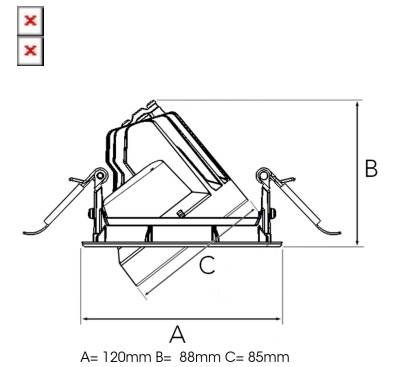

# MOON MINI 1500, 930 (BBBL), SPOT, WHITE

- ✓ Discreet and clean-looking ceiling
- ✓ Available in various sizes and lumen packages
- ✓ Tool-free installation
- ✓ Available in white, black and grey
- ✓ Tilttable and rotating

## TECHNICAL SPECIFICATION

Product Code	315-500-10
Colour	White
Control	On/off
CRI light colour	930 (BBBL)
Delivered lumen output lm	1266
Driver	Stand alone, included
EEL	E
Light distribution	Spot
Lightsource	LED COB
Mains input voltage	220-240 V
Measurements A	120
Measurements B	88
Measurements C	85
Mounting	Recessed
Position	360°/40°
Lifetime	L80 B10, 50.000h
Protection	IP 20, class III
Sawing instructions diameter	112
Start Time	Instant
System power W	9,3
Unit	mm
Weight	0.45

A= 120mm B= 88mm C= 85mm

Spot	Medium	Flood	Wide Flood
16°	28°	40°	65°
m	o	m	o
1.0	0.28	1.0	0.50
2.0	0.56	2.0	1.00
3.0	0.83	3.0	1.51
1.0	0.73	1.0	1.28
2.0	1.46	2.0	2.56
3.0	2.18	3.0	3.84