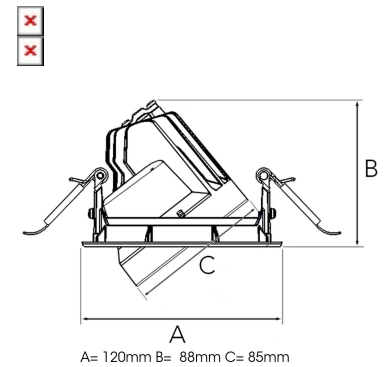

MOON MINI 2500, 930 (BBBL), MEDIUM, GREY

- ✓ Discreet and clean-looking ceiling
- ✓ Available in various sizes and lumen packages
- ✓ Tool-free installation
- ✓ Available in white, black and grey
- ✓ Tiltable and rotating

TECHNICAL SPECIFICATION

Product Code	315-561-30
Colour	Grey
Control	On/off
CRI light colour	930 (BBBL)
Delivered lumen output lm	2468
Driver	Stand alone, included
EEL	E
Light distribution	Medium
Lightsource	LED COB
Mains input voltage	220-240 V
Measurements A	120
Measurements B	88
Measurements C	85
Mounting	Recessed
Position	360°/40°
Lifetime	L80 B10, 50.000h
Protection	IP 20, class III
Sawing instructions diameter	112
Start Time	Instant
System power W	18,4
Unit	mm
Weight	0.45

A= 120mm B= 88mm C= 85mm

Spot	Medium	Flood	Wide Flood
16°	28°	40°	65°
m	o	m	o
1.0	0.28	1.0	0.50
2.0	0.56	2.0	1.00
3.0	0.83	3.0	1.51
1.0	0.73	1.0	1.28
2.0	1.46	2.0	2.56
3.0	2.18	3.0	3.84