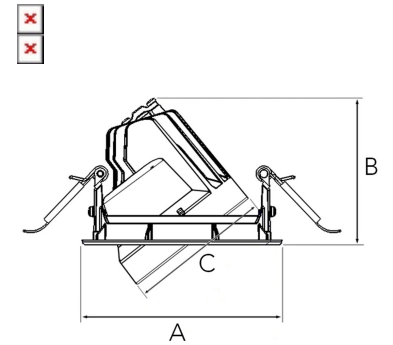

MOON MINI 2500, 930 (BBBL), MEDIUM, BLACK

- ✓ Discreet and clean-looking ceiling
- ✓ Available in various sizes and lumen packages
- ✓ Tool-free installation
- ✓ Available in white, black and grey
- ✓ Tiltable and rotating

A= 120mm B= 88mm C= 85mm

Spot	Medium	Flood	Wide Flood
16°	28°	40°	65°
m	o	m	o
1.0	0.28	1.0	0.50
2.0	0.56	2.0	1.00
3.0	0.83	3.0	1.51
1.0	0.73	1.0	1.28
2.0	1.46	2.0	2.56
3.0	2.18	3.0	3.84

TECHNICAL SPECIFICATION

Product Code	315-561-20
Colour	Black
Control	On/off
CRI light colour	930 (BBBL)
Delivered lumen output lm	2468
Driver	Stand alone, included
EEL	E
Light distribution	Medium
Lightsource	LED COB
Mains input voltage	220-240 V
Measurements A	120
Measurements B	88
Measurements C	85
Mounting	Recessed
Position	360°/40°
Lifetime	L80 B10, 50.000h
Protection	IP 20, class III
Sawing instructions diameter	112
Start Time	Instant
System power W	18,4
Unit	mm
Weight	0.45