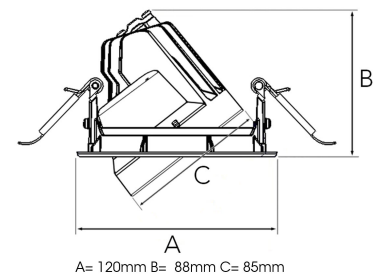

MOON MINI 2500, 930 (BBBL), MEDIUM, WHITE

- ✓ Discreet and clean-looking ceiling
- ✓ Available in various sizes and lumen packages
- ✓ Tool-free installation
- ✓ Available in white, black and grey
- ✓ Tiltable and rotating

TECHNICAL SPECIFICATION

Product Code	315-561-10
Colour	White
Control	On/off
CRI light colour	930 (BBBL)
Delivered lumen output lm	2350
Driver	Stand alone, included
EEL	E
Light distribution	Medium
Lightsource	LED COB
Mains input voltage	220-240 V
Measurements A	120
Measurements B	88
Measurements C	85
Mounting	Recessed
Position	360°/40°
Lifetime	L80 B10, 50.000h
Protection	IP 20, class III
Sawing instructions diameter	112
Start Time	Instant
System power W	18,8
Unit	mm
Weight	0.45

A= 120mm B= 88mm C= 85mm

Spot	Medium		Flood		Wide Flood		
	16°	28°	40°	65°			
m	ø	m	ø	m	ø	m	ø
1.0	0.28	1.0	0.50	1.0	0.73	1.0	1.28
2.0	0.56	2.0	1.00	2.0	1.46	2.0	2.56
3.0	0.83	3.0	1.51	3.0	2.18	3.0	3.84

112mm