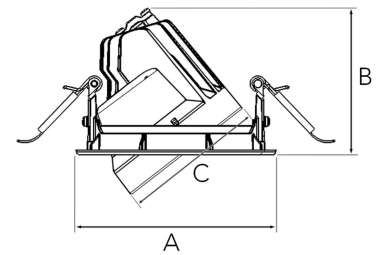

MOON MINI 2000, 930 (BBBL), MEDIUM, GREY

- ✓ Discreet and clean-looking ceiling
- ✓ Available in various sizes and lumen packages
- ✓ Tool-free installation
- ✓ Available in white, black and grey
- ✓ Tiltable and rotating

TECHNICAL SPECIFICATION

Product Code	315-511-30
Colour	Grey
Control	On/off
CRI light colour	930 (BBBL)
Delivered lumen output lm	1890
Driver	Stand alone, included
EEL	E
Light distribution	Medium
Lightsource	LED COB
Mains input voltage	220-240 V
Measurements A	120
Measurements B	88
Measurements C	85
Mounting	Recessed
Position	360°/40°
Lifetime	L80 B10, 50.000h
Protection	IP 20, class III
Sawing instructions diameter	112
Start Time	Instant
System power W	17,5
Unit	mm
Weight	0.45

A= 120mm B= 88mm C= 85mm

Spot	Medium		Flood		Wide Flood		
	16°	28°	40°	65°			
m	ø	m	ø	m	ø	m	ø
1.0	0.28	1.0	0.50	1.0	0.73	1.0	1.28
2.0	0.56	2.0	1.00	2.0	1.46	2.0	2.56
3.0	0.83	3.0	1.51	3.0	2.18	3.0	3.84

112mm