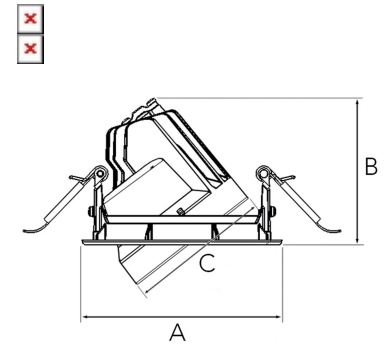

MOON MINI 2000, 930 (BBBL), MEDIUM, BLACK

- ✓ Discreet and clean-looking ceiling
- ✓ Available in various sizes and lumen packages
- ✓ Tool-free installation
- ✓ Available in white, black and grey
- ✓ Tilttable and rotating

A= 120mm B= 88mm C= 85mm

Spot	Medium	Flood	Wide Flood
16°	28°	40°	65°
m	o	m	o
1.0	0.28	1.0	0.50
2.0	0.56	2.0	1.00
3.0	0.83	3.0	1.51
1.0	0.73	1.0	1.28
2.0	1.46	2.0	2.56
3.0	2.18	3.0	3.84

TECHNICAL SPECIFICATION

Product Code	315-511-20
Colour	Black
Control	On/off
CRI light colour	930 (BBBL)
Delivered lumen output lm	1689
Driver	Stand alone, included
EEL	E
Light distribution	Medium
Lightsource	LED COB
Mains input voltage	220-240 V
Measurements A	120
Measurements B	88
Measurements C	85
Mounting	Recessed
Position	360°/40°
Lifetime	L80 B10, 50.000h
Protection	IP 20, class III
Sawing instructions diameter	112
Start Time	Instant
System power W	12,5
Unit	mm
Weight	0.45