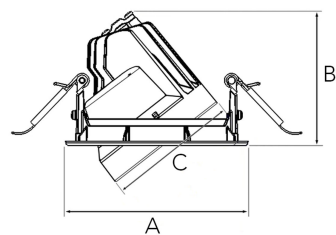

Moon Mini 2000, 930 (BBBL), Medium w/ glass, White

ITAB

- ✓ Discreet and clean-looking ceiling
- ✓ Available in various sizes and lumen packages
- ✓ Tool-free installation
- ✓ Available in white, black and grey
- ✓ Tiltable and rotating

Technical specification

Product Code	315-01051120062
Colour	White
Control	On/off
CRI light colour	930 (BBBL)
Delivered lumen output lm	1689
Driver	Stand alone, included
EEL	E
Light distribution	Medium
Lightsource	LED COB
Mains input voltage	220-240 V
Measurements A	120
Measurements B	88
Measurements C	85
Mounting	Recessed
Position	360°/40°
Lifetime	L80 B10, 50.000h
Protection	IP 20, class III
Sawing instructions diameter	112
Start Time	Instant
System power W	12,5
Unit	mm
Weight	0.45

A= 120mm B= 88mm C= 85mm

Spot	16°		Medium		28°		Flood		40°		Wide Flood		65°	
m	ø		m	ø	m	ø	m	ø	m	ø	m	ø	m	ø
1.0	0.28		1.0	0.50	1.0	0.73	1.0	1.28	1.0	1.28	1.0	1.28	1.0	1.28
2.0	0.56		2.0	1.00	2.0	1.46	2.0	2.56	2.0	2.56	2.0	2.56	2.0	2.56
3.0	0.83		3.0	1.51	3.0	2.18	3.0	3.84	3.0	3.84	3.0	3.84	3.0	3.84

112mm