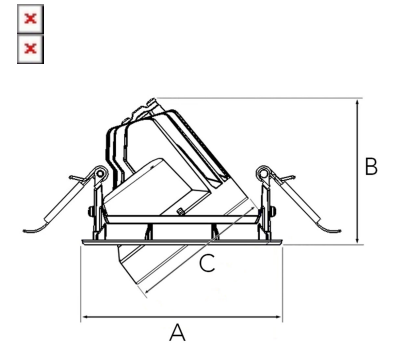

MOON MINI 2000, 930 (BBBL), MEDIUM, WHITE

- ✓ Discreet and clean-looking ceiling
- ✓ Available in various sizes and lumen packages
- ✓ Tool-free installation
- ✓ Available in white, black and grey
- ✓ Tilttable and rotating

A= 120mm B= 88mm C= 85mm

Spot	Medium	Flood	Wide Flood
16°	28°	40°	65°
m	o	m	o
1.0	0.28	1.0	0.50
2.0	0.56	2.0	1.00
3.0	0.83	3.0	1.51
1.0	0.73	1.0	1.28
2.0	1.46	2.0	2.56
3.0	2.18	3.0	3.84

112mm

TECHNICAL SPECIFICATION

Product Code	315-511-10
Colour	White
Control	On/off
CRI light colour	930 (BBBL)
Delivered lumen output lm	1689
Driver	Stand alone, included
EEL	E
Light distribution	Medium
Lightsource	LED COB
Mains input voltage	220-240 V
Measurements A	120
Measurements B	88
Measurements C	85
Mounting	Recessed
Position	360°/40°
Lifetime	L80 B10, 50.000h
Protection	IP 20, class III
Sawing instructions diameter	112
Start Time	Instant
System power W	12,5
Unit	mm
Weight	0.45