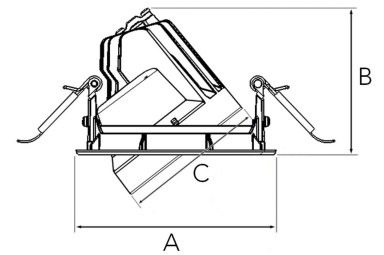

MOON MINI 1500, 930 (BBBL), MEDIUM, BLACK

- ✓ Discreet and clean-looking ceiling
- ✓ Available in various sizes and lumen packages
- ✓ Tool-free installation
- ✓ Available in white, black and grey
- ✓ Tiltable and rotating

TECHNICAL SPECIFICATION

Product Code	315-501-20
Colour	Black
Control	On/off
CRI light colour	930 (BBBL)
Delivered lumen output lm	1400
Driver	Stand alone, included
EEL	E
Light distribution	Medium
Lightsource	LED COB
Mains input voltage	220-240 V
Measurements A	120
Measurements B	88
Measurements C	85
Mounting	Recessed
Position	360°/40°
Lifetime	L80 B10, 50.000h
Protection	IP 20, class III
Sawing instructions diameter	112
Start Time	Instant
System power W	12,2
Unit	mm
Weight	0.45

A= 120mm B= 88mm C= 85mm

Spot	Medium		Flood		Wide Flood		
	16°	28°	40°	65°			
m	ø	m	ø	m	ø	m	ø
1.0	0.28	1.0	0.50	1.0	0.73	1.0	1.28
2.0	0.56	2.0	1.00	2.0	1.46	2.0	2.56
3.0	0.83	3.0	1.51	3.0	2.18	3.0	3.84

112mm