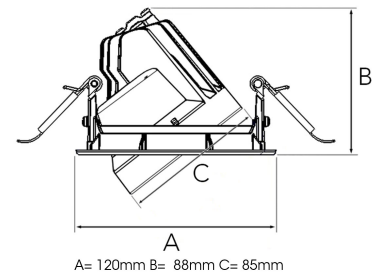

TECHNICAL SPECIFICATION

Product Code	315-562-30
Colour	Grey
Control	On/off
CRI light colour	930 (BBBL)
Delivered lumen output lm	2350
Driver	Stand alone, included
EEL	E
Light distribution	Flood
Lightsource	LED COB
Mains input voltage	220-240 V
Measurements A	120
Measurements B	88
Measurements C	85
Mounting	Recessed
Position	360°/40°
Lifetime	L80 B10, 50.000h
Protection	IP 20, class III
Sawing instructions diameter	112
Start Time	Instant
System power W	18,8
Unit	mm
Weight	0.45

A= 120mm B= 88mm C= 85mm

Spot	Medium		Flood		Wide Flood		
	16°	28°	40°	65°			
m	φ	m	φ	m	φ	m	φ
1.0	0.28	1.0	0.50	1.0	0.73	1.0	1.28
2.0	0.56	2.0	1.00	2.0	1.46	2.0	2.56
3.0	0.83	3.0	1.51	3.0	2.18	3.0	3.84

112mm