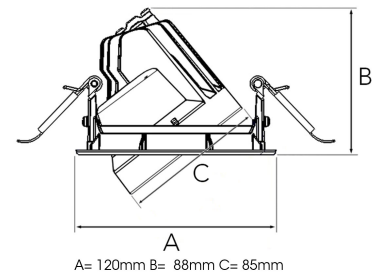

## TECHNICAL SPECIFICATION

|                              |                       |
|------------------------------|-----------------------|
| Product Code                 | 315-562-10            |
| Colour                       | White                 |
| Control                      | On/off                |
| CRI light colour             | 930 (BBBL)            |
| Delivered lumen output lm    | 2350                  |
| Driver                       | Stand alone, included |
| EEL                          | E                     |
| Light distribution           | Flood                 |
| Lightsource                  | LED COB               |
| Mains input voltage          | 220-240 V             |
| Measurements A               | 120                   |
| Measurements B               | 88                    |
| Measurements C               | 85                    |
| Mounting                     | Recessed              |
| Position                     | 360°/40°              |
| Lifetime                     | L80 B10, 50.000h      |
| Protection                   | IP 20, class III      |
| Sawing instructions diameter | 112                   |
| Start Time                   | Instant               |
| System power W               | 18,8                  |
| Unit                         | mm                    |
| Weight                       | 0.45                  |

A= 120mm B= 88mm C= 85mm

| Spot | Medium |     | Flood |     | Wide Flood |     |      |
|------|--------|-----|-------|-----|------------|-----|------|
|      | 16°    | 28° | 40°   | 65° |            |     |      |
| m    | ø      | m   | ø     | m   | ø          | m   |      |
| 1.0  | 0.28   | 1.0 | 0.50  | 1.0 | 0.73       | 1.0 | 1.28 |
| 2.0  | 0.56   | 2.0 | 1.00  | 2.0 | 1.46       | 2.0 | 2.56 |
| 3.0  | 0.83   | 3.0 | 1.51  | 3.0 | 2.18       | 3.0 | 3.84 |

112mm