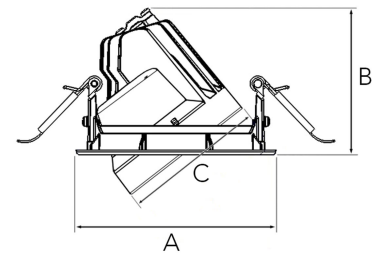

MOON MINI 2000, 930 (BBBL), FLOOD, GREY

- ✓ Discreet and clean-looking ceiling
- ✓ Available in various sizes and lumen packages
- ✓ Tool-free installation
- ✓ Available in white, black and grey
- ✓ Tiltable and rotating

TECHNICAL SPECIFICATION

Product Code	315-512-30
Colour	Grey
Control	On/off
CRI light colour	930 (BBBL)
Delivered lumen output lm	1890
Driver	Stand alone, included
EEL	E
Light distribution	Flood
Lightsource	LED COB
Mains input voltage	220-240 V
Measurements A	120
Measurements B	88
Measurements C	85
Mounting	Recessed
Position	360°/40°
Lifetime	L80 B10, 50.000h
Protection	IP 20, class III
Sawing instructions diameter	112
Start Time	Instant
System power W	17,5
Unit	mm
Weight	0.45

A= 120mm B= 88mm C= 85mm

Spot	Medium		Flood		Wide Flood		
	16°	28°	40°	65°			
m	φ	m	φ	m	φ	m	φ
1.0	0.28	1.0	0.50	1.0	0.73	1.0	1.28
2.0	0.56	2.0	1.00	2.0	1.46	2.0	2.56
3.0	0.83	3.0	1.51	3.0	2.18	3.0	3.84

112mm