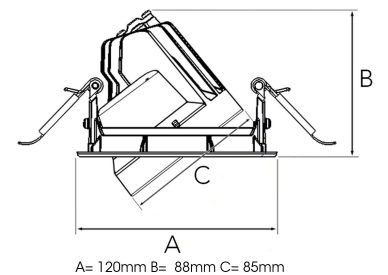

# MOON MINI 2000, 930 (BBBL), FLOOD, BLACK

- ✓ Discreet and clean-looking ceiling
- ✓ Available in various sizes and lumen packages
- ✓ Tool-free installation
- ✓ Available in white, black and grey
- ✓ Tiltable and rotating

## TECHNICAL SPECIFICATION

Product Code	315-512-20
Colour	Black
Control	On/off
CRI light colour	930 (BBBL)
Delivered lumen output lm	1890
Driver	Stand alone, included
EEL	E
Light distribution	Flood
Lightsource	LED COB
Mains input voltage	220-240 V
Measurements A	120
Measurements B	88
Measurements C	85
Mounting	Recessed
Position	360°/40°
Lifetime	L80 B10, 50.000h
Protection	IP 20, class III
Sawing instructions diameter	112
Start Time	Instant
System power W	17,5
Unit	mm
Weight	0.45

A= 120mm B= 88mm C= 85mm

Spot	Medium		Flood		Wide Flood	
	16°	28°	40°	65°		
m	ø	ø	ø	ø	ø	ø
1.0	0.28	0.50	0.73	1.28		
2.0	0.56	1.00	1.46	2.56		
3.0	0.83	1.51	2.18	3.84		

112mm