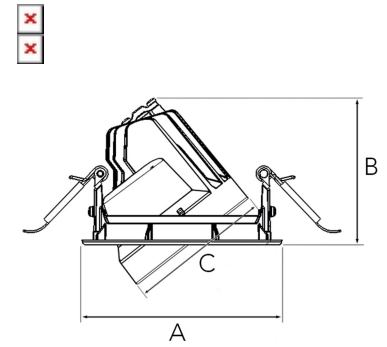

MOON MINI 1500, 930 (BBBL), FLOOD, GREY

- ✓ Discreet and clean-looking ceiling
- ✓ Available in various sizes and lumen packages
- ✓ Tool-free installation
- ✓ Available in white, black and grey
- ✓ Tilttable and rotating

A= 120mm B= 88mm C= 85mm

Spot	16°		Medium		28°		Flood		40°		Wide Flood		65°		
m	o	m	o	m	o	m	o	m	o	m	o	m	o	m	o
1.0	0.28	1.0	0.50	1.0	0.73	1.0	1.28	1.0	1.28	1.0	1.28	1.0	1.28	1.0	1.28
2.0	0.56	2.0	1.00	2.0	1.46	2.0	2.56	2.0	2.56	2.0	2.56	2.0	2.56	2.0	2.56
3.0	0.83	3.0	1.51	3.0	2.18	3.0	3.84	3.0	3.84	3.0	3.84	3.0	3.84	3.0	3.84

TECHNICAL SPECIFICATION

Product Code	315-502-30
Colour	Grey
Control	On/off
CRI light colour	930 (BBBL)
Delivered lumen output lm	1266
Driver	Stand alone, included
EEL	E
Light distribution	Flood
Lightsource	LED COB
Mains input voltage	220-240 V
Measurements A	120
Measurements B	88
Measurements C	85
Mounting	Recessed
Position	360°/40°
Lifetime	L80 B10, 50.000h
Protection	IP 20, class III
Sawing instructions diameter	112
Start Time	Instant
System power W	9,3
Unit	mm
Weight	0.45