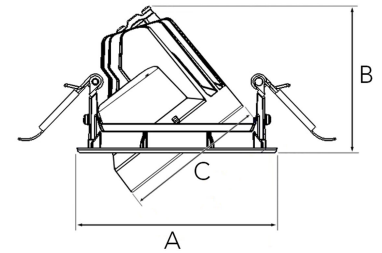

MOON MINI 1500, 930 (BBBL), FLOOD, BLACK

- ✓ Discreet and clean-looking ceiling
- ✓ Available in various sizes and lumen packages
- ✓ Tool-free installation
- ✓ Available in white, black and grey
- ✓ Tiltable and rotating

A= 120mm B= 88mm C= 85mm

Spot	16°		Medium		28°		Flood		40°		Wide Flood		65°		
	m	ø	m	ø	m	ø	m	ø	m	ø	m	ø	m	ø	
1.0	0.28	1.0	0.50	1.0	0.73	1.0	1.28	1.0	1.28	1.0	1.28	1.0	1.28	1.0	1.28
2.0	0.56	2.0	1.00	2.0	1.46	2.0	2.56	2.0	2.56	2.0	2.56	2.0	2.56	2.0	2.56
3.0	0.83	3.0	1.51	3.0	2.18	3.0	3.84	3.0	3.84	3.0	3.84	3.0	3.84	3.0	3.84

112mm

TECHNICAL SPECIFICATION

Product Code	315-502-20
Colour	Black
Control	On/off
CRI light colour	930 (BBBL)
Delivered lumen output lm	1266
Driver	Stand alone, included
EEL	E
Light distribution	Flood
Lightsource	LED COB
Mains input voltage	220-240 V
Measurements A	120
Measurements B	88
Measurements C	85
Mounting	Recessed
Position	360°/40°
Lifetime	L80 B10, 50.000h
Protection	IP 20, class III
Sawing instructions diameter	112
Start Time	Instant
System power W	9,3
Unit	mm
Weight	0.45