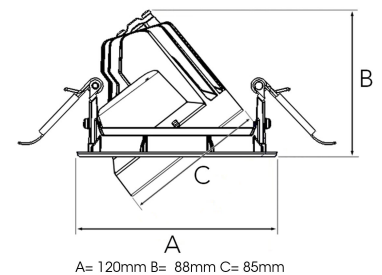

MOON MINI 2000, 930 (BBBL), SPOT, WHITE

- ✓ Discreet and clean-looking ceiling
- ✓ Available in various sizes and lumen packages
- ✓ Tool-free installation
- ✓ Available in white, black and grey
- ✓ Tiltable and rotating

TECHNICAL SPECIFICATION

Product Code	315-510-10
Colour	White
Control	On/off
CRI light colour	930 (BBBL)
Delivered lumen output lm	1890
Driver	Stand alone, included
EEL	E
Light distribution	Spot
Lightsource	LED COB
Mains input voltage	220-240 V
Measurements A	120
Measurements B	88
Measurements C	85
Mounting	Recessed
Position	360°/60°
Lifetime	L80 B10, 50.000h
Protection	IP 20, class III
Sawing instructions diameter	112
Start Time	Instant
System power W	17,5
Unit	mm
Weight	0.45

A= 120mm B= 88mm C= 85mm

Spot	Medium		Flood		Wide Flood		
	16°	28°	40°	65°			
m	ø	m	ø	m	ø	m	
1.0	0.28	1.0	0.50	1.0	0.73	1.0	1.28
2.0	0.56	2.0	1.00	2.0	1.46	2.0	2.56
3.0	0.83	3.0	1.51	3.0	2.18	3.0	3.84

112mm