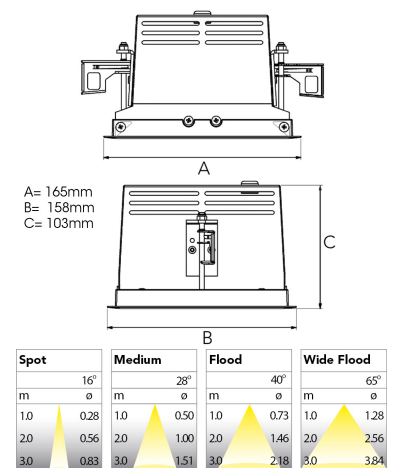

ORION I 1500, 930 (BBBL), SPOT, GREY

- ✓ Discreet and clean-looking ceiling
- ✓ Swivel the light up to 30° in any direction
- ✓ Available in white, black and grey

TECHNICAL SPECIFICATION

| | |
|---------------------------|-----------------------|
| Product Code | 300-503-30 |
| Colour | Grey |
| Control | On/off |
| CRI light colour | 930 (BBBL) |
| Delivered lumen output lm | 1380 |
| Driver | Stand alone, included |
| EEL | E |
| Light distribution | Spot |
| Lightsource | LED COB |
| Mains input voltage | 220-240 V |
| Measurements A | 165 |
| Measurements B | 158 |
| Measurements C | 103 |
| Mounting | Recessed |
| Position | 360°/30° |
| Lifetime | L80 B10, 50.000h |
| Protection | IP 20, class III |
| Sawing instructions x | 157 |
| Sawing instructions y | 150 |
| Start Time | Instant |
| System power W | 12,2 |
| Unit | mm |
| Weight | 0,9 |

157 x 150mm