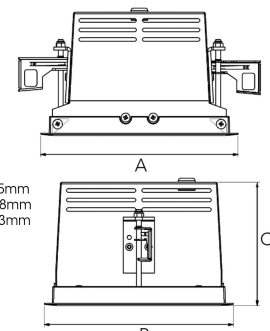

ORION I 1500, 930 (BBBL), MEDIUM, GREY

- ✓ Discreet and clean-looking ceiling
- ✓ Swivel the light up to 30° in any direction
- ✓ Available in white, black and grey

TECHNICAL SPECIFICATION

Product Code	300-504-30
Colour	Grey
Control	On/off
CRI light colour	930 (BBBL)
Delivered lumen output lm	1380
Driver	Stand alone, included
EEL	E
Light distribution	Medium
Lightsource	LED COB
Mains input voltage	220-240 V
Measurements A	165
Measurements B	158
Measurements C	103
Mounting	Recessed
Position	360°/30°
Lifetime	L80 B10, 50.000h
Protection	IP 20, class III
Sawing instructions x	157
Sawing instructions y	150
Start Time	Instant
System power W	12,2
Unit	mm
Weight	0,9

A= 165mm
B= 158mm
C= 103mm

Spot	Medium		Flood		Wide Flood	
	16°	28°	40°	65°		
m	0	0	0	0	0	0
1.0	0.28	0.50	0.73	1.28		
2.0	0.56	1.00	1.46	2.56		
3.0	0.83	1.51	2.18	3.84		

157 x 150mm