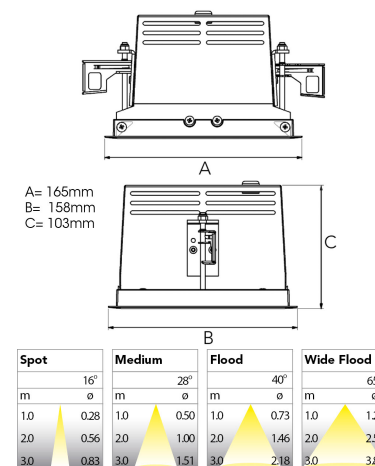

ORION I 1500, 930 (BBBL), MEDIUM, BLACK

ITAB

- ✓ Discreet and clean-looking ceiling
- ✓ Swivel the light up to 30° in any direction
- ✓ Available in white, black and grey

TECHNICAL SPECIFICATION

Product Code	300-504-20
Colour	Black
Control	On/off
CRI light colour	930 (BBBL)
Delivered lumen output lm	1380
Driver	Stand alone, included
EEL	E
Light distribution	Medium
Lightsource	LED COB
Mains input voltage	220-240 V
Measurements A	165
Measurements B	158
Measurements C	103
Mounting	Recessed
Position	360°/30°
Lifetime	L80 B10, 50.000h
Protection	IP 20, class III
Sawing instructions x	157
Sawing instructions y	150
Start Time	Instant
System power W	12,2
Unit	mm
Weight	0,9

157 x 150mm