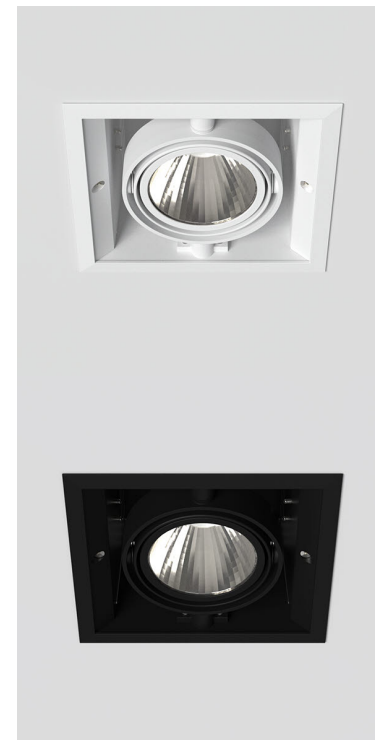

ORION I 1500, 930 (BBBL), MEDIUM, BLACK

ITAB

- ✓ Discreet and clean-looking ceiling
- ✓ Swivel the light up to 30° in any direction
- ✓ Available in white, black and grey

TECHNICAL SPECIFICATION

Product Code	300-504-20
Colour	Black
Control	On/off
CRI light colour	930 (BBBL)
Delivered lumen output lm	1380
Driver	Stand alone, included
EEL	E
Light distribution	Medium
Lightsource	LED COB
Mains input voltage	220-240 V
Measurements A	165
Measurements B	158
Measurements C	103
Mounting	Recessed
Position	360°/30°
Lifetime	L80 B10, 50.000h
Protection	IP 20, class III
Sawing instructions x	157
Sawing instructions y	150
Start Time	Instant
System power W	12,2
Unit	mm
Weight	0,9

157 x 150mm