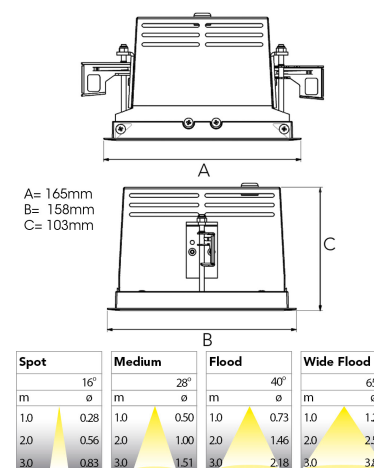

ORION I 1500, 930 (BBBL), FLOOD, GREY

ITAB

- ✓ Discreet and clean-looking ceiling
- ✓ Swivel the light up to 30° in any direction
- ✓ Available in white, black and grey

TECHNICAL SPECIFICATION

Product Code	300-505-30
Colour	Grey
Control	On/off
CRI light colour	930 (BBBL)
Delivered lumen output lm	1380
Driver	Stand alone, included
EEL	E
Light distribution	Flood
Lightsources	LED COB
Mains input voltage	220-240 V
Measurements A	165
Measurements B	158
Measurements C	103
Mounting	Recessed
Position	360°/30°
Lifetime	L80 B10, 50.000h
Protection	IP 20, class III
Sawing instructions x	157
Sawing instructions y	150
Start Time	Instant
System power W	12,2
Unit	mm
Weight	0,9

157 x 150mm