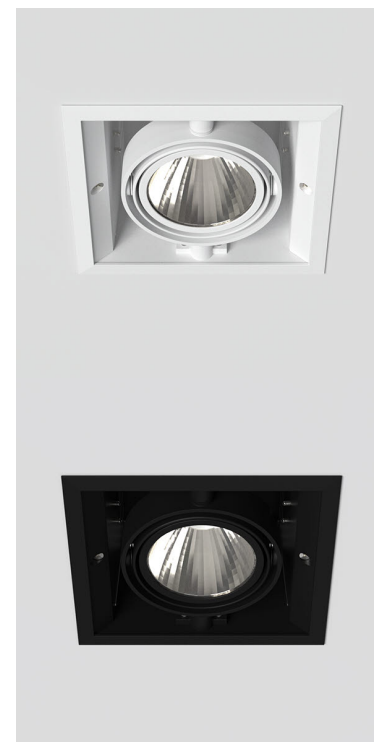

ORION I 1500, 930 (BBBL), FLOOD, GREY

ITAB

- ✓ Discreet and clean-looking ceiling
- ✓ Swivel the light up to 30° in any direction
- ✓ Available in white, black and grey

TECHNICAL SPECIFICATION

Product Code	300-505-30
Colour	Grey
Control	On/off
CRI light colour	930 (BBBL)
Delivered lumen output lm	1380
Driver	Stand alone, included
EEL	E
Light distribution	Flood
Lightsources	LED COB
Mains input voltage	220-240 V
Measurements A	165
Measurements B	158
Measurements C	103
Mounting	Recessed
Position	360°/30°
Lifetime	L80 B10, 50.000h
Protection	IP 20, class III
Sawing instructions x	157
Sawing instructions y	150
Start Time	Instant
System power W	12,2
Unit	mm
Weight	0,9

157 x 150mm