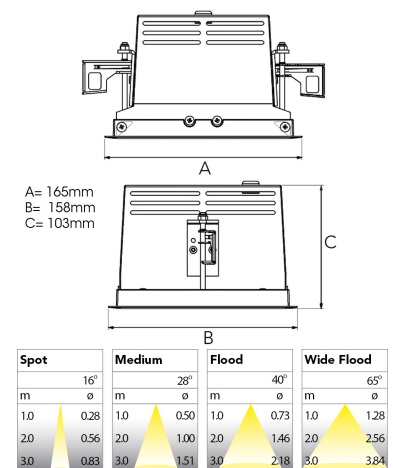

# ORION I 1500, 930 (BBBL), FLOOD, BLACK

- ✓ Discreet and clean-looking ceiling
- ✓ Swivel the light up to 30° in any direction
- ✓ Available in white, black and grey

## TECHNICAL SPECIFICATION

|                           |                       |
|---------------------------|-----------------------|
| Product Code              | 300-505-20            |
| Colour                    | Black                 |
| Control                   | On/off                |
| CRI light colour          | 930 (BBBL)            |
| Delivered lumen output lm | 1380                  |
| Driver                    | Stand alone, included |
| EEL                       | E                     |
| Light distribution        | Flood                 |
| Lightsource               | LED COB               |
| Mains input voltage       | 220-240 V             |
| Measurements A            | 165                   |
| Measurements B            | 158                   |
| Measurements C            | 103                   |
| Mounting                  | Recessed              |
| Position                  | 360°/30°              |
| Lifetime                  | L80 B10, 50.000h      |
| Protection                | IP 20, class III      |
| Sawing instructions x     | 157                   |
| Sawing instructions y     | 150                   |
| Start Time                | Instant               |
| System power W            | 12,2                  |
| Unit                      | mm                    |
| Weight                    | 0,9                   |

157 x 150mm