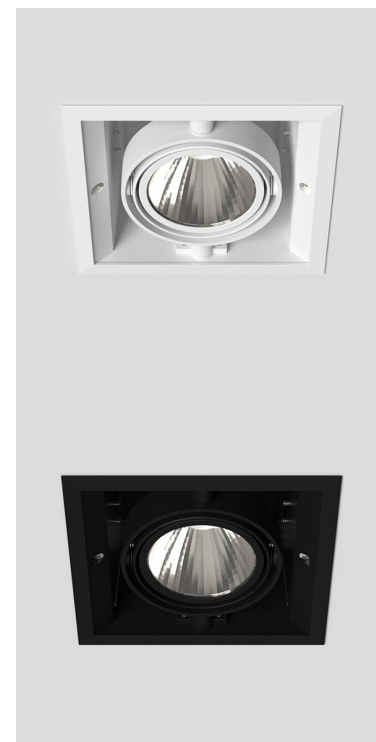

ORION I 1500, 930 (BBBL), FLOOD, WHITE

ITAB

- ✓ Discreet and clean-looking ceiling
- ✓ Swivel the light up to 30° in any direction
- ✓ Available in white, black and grey

TECHNICAL SPECIFICATION

Product Code	300-505-10
Colour	White
Control	On/off
CRI light colour	930 (BBBL)
Delivered lumen output lm	1380
Driver	Stand alone, included
EEL	E
Light distribution	Flood
Lightsources	LED COB
Mains input voltage	220-240 V
Measurements A	165
Measurements B	158
Measurements C	103
Mounting	Recessed
Position	360°/30°
Lifetime	L80 B10, 50.000h
Protection	IP 20, class III
Sawing instructions x	157
Sawing instructions y	150
Start Time	Instant
System power W	12,2
Unit	mm
Weight	0,9

157 x 150mm