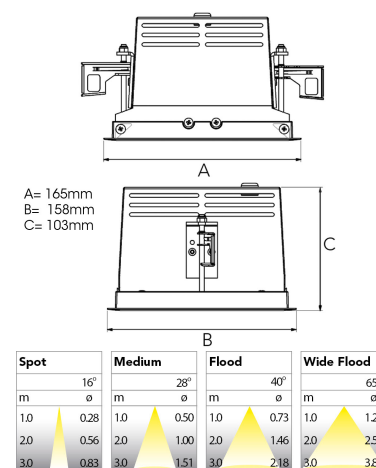

ORION I 1500, 930 (BBBL), FLOOD, WHITE

ITAB

- ✓ Discreet and clean-looking ceiling
- ✓ Swivel the light up to 30° in any direction
- ✓ Available in white, black and grey

TECHNICAL SPECIFICATION

Product Code	300-505-10
Colour	White
Control	On/off
CRI light colour	930 (BBBL)
Delivered lumen output lm	1380
Driver	Stand alone, included
EEL	E
Light distribution	Flood
Lightsources	LED COB
Mains input voltage	220-240 V
Measurements A	165
Measurements B	158
Measurements C	103
Mounting	Recessed
Position	360°/30°
Lifetime	L80 B10, 50.000h
Protection	IP 20, class III
Sawing instructions x	157
Sawing instructions y	150
Start Time	Instant
System power W	12,2
Unit	mm
Weight	0,9

157 x 150mm