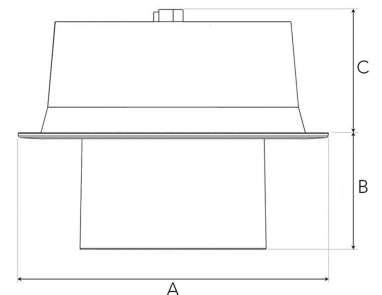

FLEXO 4000, 930 (BBBL), WIDE FLOOD, BLACK

- ✓ Modern, minimalistic and clean-looking ceiling
- ✓ Available in various lumen packages
- ✓ Tool-free installation
- ✓ Available in white, black and grey
- ✓ Tiltable and rotating

TECHNICAL SPECIFICATION

Product Code	306-513-20
Colour	Black
Control	On/off
CRI light colour	930 (BBBL)
Delivered lumen output lm	3780
Driver	Stand alone, included
EEL	E
Light distribution	Wide flood
Lightsource	LED COB
Mains input voltage	220-240 V
Measurements A	176
Measurements B	65
Measurements C	70
Mounting	Recessed
Position	360°/60°
Lifetime	L80 B10, 50.000h
Protection	IP 20, class III
Sawing instructions diameter	165
Start Time	Instant
System power W	32,8
Unit	mm
Weight	0,9

A= 176mm, B= 65mm, C= 70mm

Spot	Medium	Flood	Wide Flood
14°	27°	38°	56°
m	o	m	o
1.0	0.25	1.0	0.48
2.0	0.49	2.0	0.95
3.0	0.74	3.0	1.43
		1.0	0.69
		2.0	1.39
		3.0	2.08
		1.0	1.07
		2.0	2.14
		3.0	3.22

165mm