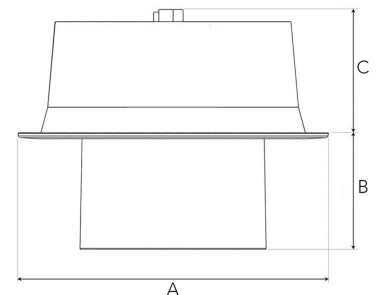

FLEXO 4000, 930 (BBBL), WIDE FLOOD, WHITE

- ✓ Modern, minimalistic and clean-looking ceiling
- ✓ Available in various lumen packages
- ✓ Tool-free installation
- ✓ Available in white, black and grey
- ✓ Tiltable and rotating

TECHNICAL SPECIFICATION

Product Code	306-513-10
Colour	White
Control	On/off
CRI light colour	930 (BBBL)
Delivered lumen output lm	3780
Driver	Stand alone, included
EEL	E
Light distribution	Wide flood
Lightsource	LED COB
Mains input voltage	220-240 V
Measurements A	176
Measurements B	65
Measurements C	70
Mounting	Recessed
Position	360°/60°
Lifetime	L80 B10, 50.000h
Protection	IP 20, class III
Sawing instructions diameter	165
Start Time	Instant
System power W	32,8
Unit	mm
Weight	0,9

A= 176mm, B= 65mm, C= 70mm

Spot		Medium		Flood		Wide Flood	
14°		27°		38°		56°	
m	ø	m	ø	m	ø	m	ø
1.0	0.25	1.0	0.48	1.0	0.69	1.0	1.07
2.0	0.49	2.0	0.95	2.0	1.39	2.0	2.14
3.0	0.74	3.0	1.43	3.0	2.08	3.0	3.22

165mm