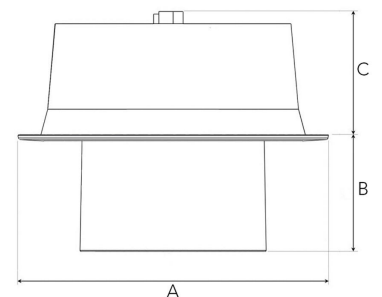

TECHNICAL SPECIFICATION

Product Code	306-503-30
Colour	Grey
Control	On/off
CRI light colour	930 (BBBL)
Delivered lumen output lm	2560
Driver	Stand alone, included
EEL	E
Light distribution	Wide flood
Lightsource	LED COB
Mains input voltage	220-240 V
Measurements A	176
Measurements B	65
Measurements C	70
Mounting	Recessed
Position	360°/60°
Lifetime	L80 B10, 50.000h
Protection	IP 20, class III
Sawing instructions diameter	165
Start Time	Instant
System power W	20,7
Unit	mm
Weight	0.9

A= 176mm, B= 65mm, C= 70mm

Spot		Medium		Flood		Wide Flood	
14°		27°		38°		56°	
m	ø	m	ø	m	ø	m	ø
1.0	0.25	1.0	0.48	1.0	0.69	1.0	1.07
2.0	0.49	2.0	0.95	2.0	1.39	2.0	2.14
3.0	0.74	3.0	1.43	3.0	2.08	3.0	3.22

165mm