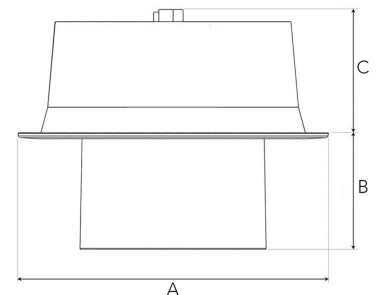

TECHNICAL SPECIFICATION

Product Code	306-503-20
Colour	Black
Control	On/off
CRI light colour	930 (BBBL)
Delivered lumen output lm	2560
Driver	Stand alone, included
EEL	E
Light distribution	Wide flood
Lightsource	LED COB
Mains input voltage	220-240 V
Measurements A	176
Measurements B	65
Measurements C	70
Mounting	Recessed
Position	360°/60°
Lifetime	L80 B10, 50.000h
Protection	IP 20, class III
Sawing instructions diameter	165
Start Time	Instant
System power W	20,7
Unit	mm
Weight	0.9

A= 176mm, B= 65mm, C= 70mm

Spot		Medium		Flood		Wide Flood	
14°		27°		38°		56°	
m	ø	m	ø	m	ø	m	ø
1.0	0.25	1.0	0.48	1.0	0.69	1.0	1.07
2.0	0.49	2.0	0.95	2.0	1.39	2.0	2.14
3.0	0.74	3.0	1.43	3.0	2.08	3.0	3.22

165mm