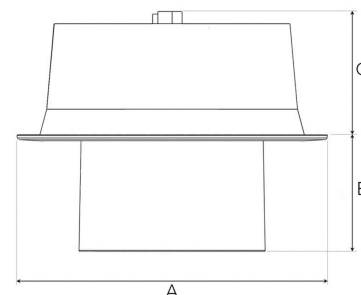

# FLEXO 3000, 930 (BBBL), SPOT, GREY

- ✓ Modern, minimalistic and clean-looking ceiling
- ✓ Available in various lumen packages
- ✓ Tool-free installation
- ✓ Available in white, black and grey
- ✓ Tiltable and rotating

## TECHNICAL SPECIFICATION

Product Code	306-500-30
Colour	Grey
Control	On/off
CRI light colour	930 (BBBL)
Delivered lumen output lm	2560
Driver	Stand alone, included
EEL	E
Light distribution	Spot
Lightsource	LED COB
Mains input voltage	220-240 V
Measurements A	176
Measurements B	65
Measurements C	70
Mounting	Recessed
Position	360°/60°
Lifetime	L80 B10, 50.000h
Protection	IP 20, class III
Sawing instructions diameter	165
Start Time	Instant
System power W	20,7
Unit	mm
Weight	0.9

A= 176mm, B= 65mm, C= 70mm

Spot		Medium		Flood		Wide Flood	
14°		27°		38°		56°	
m	ø	m	ø	m	ø	m	ø
1.0	0.25	1.0	0.48	1.0	0.69	1.0	1.07
2.0	0.49	2.0	0.95	2.0	1.39	2.0	2.14
3.0	0.74	3.0	1.43	3.0	2.08	3.0	3.22

165mm