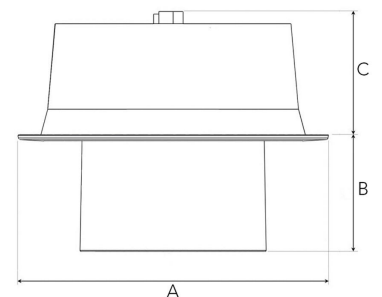

FLEXO 3000, 930 (BBBL), SPOT, BLACK

- ✓ Modern, minimalistic and clean-looking ceiling
- ✓ Available in various lumen packages
- ✓ Tool-free installation
- ✓ Available in white, black and grey
- ✓ Tiltable and rotating

TECHNICAL SPECIFICATION

Product Code	306-500-20
Colour	Black
Control	On/off
CRI light colour	930 (BBBL)
Delivered lumen output lm	2560
Driver	Stand alone, included
EEL	E
Light distribution	Spot
Lightsource	LED COB
Mains input voltage	220-240 V
Measurements A	176
Measurements B	65
Measurements C	70
Mounting	Recessed
Position	360°/60°
Lifetime	L80 B10, 50.000h
Protection	IP 20, class III
Sawing instructions diameter	165
Start Time	Instant
System power W	20,7
Unit	mm
Weight	0.9

A= 176mm, B= 65mm, C= 70mm

Spot		Medium		Flood		Wide Flood	
14°		27°		38°		56°	
m	ø	m	ø	m	ø	m	ø
1.0	0.25	1.0	0.48	1.0	0.69	1.0	1.07
2.0	0.49	2.0	0.95	2.0	1.39	2.0	2.14
3.0	0.74	3.0	1.43	3.0	2.08	3.0	3.22

165mm