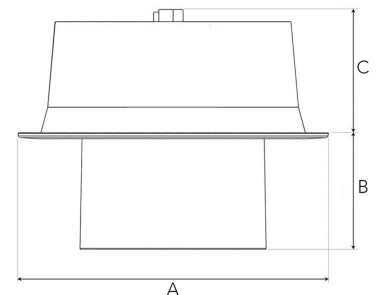

FLEXO 4000, 930 (BBBL), MEDIUM, BLACK

- ✓ Modern, minimalistic and clean-looking ceiling
- ✓ Available in various lumen packages
- ✓ Tool-free installation
- ✓ Available in white, black and grey
- ✓ Tiltable and rotating

TECHNICAL SPECIFICATION

Product Code	306-511-20
Colour	Black
Control	On/off
CRI light colour	930 (BBBL)
Delivered lumen output lm	3780
Driver	Stand alone, included
EEL	E
Light distribution	Medium
Lightsource	LED COB
Mains input voltage	220-240 V
Measurements A	176
Measurements B	65
Measurements C	70
Mounting	Recessed
Position	360°/60°
Lifetime	L80 B10, 50.000h
Protection	IP 20, class III
Sawing instructions diameter	165
Start Time	Instant
System power W	32,8
Unit	mm
Weight	0,9

A= 176mm, B= 65mm, C= 70mm

Spot		Medium		Flood		Wide Flood	
14°		27°		38°		56°	
m	ø	m	ø	m	ø	m	ø
1.0	0.25	1.0	0.48	1.0	0.69	1.0	1.07
2.0	0.49	2.0	0.95	2.0	1.39	2.0	2.14
3.0	0.74	3.0	1.43	3.0	2.08	3.0	3.22

165mm