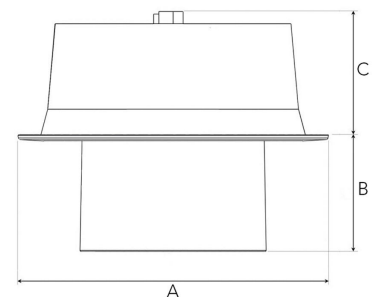

FLEXO 3000, 930 (BBBL), MEDIUM, BLACK

- ✓ Modern, minimalistic and clean-looking ceiling
- ✓ Available in various lumen packages
- ✓ Tool-free installation
- ✓ Available in white, black and grey
- ✓ Tiltable and rotating

TECHNICAL SPECIFICATION

Product Code	306-501-20
Colour	Black
Control	On/off
CRI light colour	930 (BBBL)
Delivered lumen output lm	2560
Driver	Stand alone, included
EEL	E
Light distribution	Medium
Lightsource	LED COB
Mains input voltage	220-240 V
Measurements A	176
Measurements B	65
Measurements C	70
Mounting	Recessed
Position	360°/60°
Lifetime	L80 B10, 50.000h
Protection	IP 20, class III
Sawing instructions diameter	165
Start Time	Instant
System power W	20,7
Unit	mm
Weight	0.9

A= 176mm, B= 65mm, C= 70mm

Spot		Medium		Flood		Wide Flood	
14°		27°		38°		56°	
m	ø	m	ø	m	ø	m	ø
1.0	0.25	1.0	0.48	1.0	0.69	1.0	1.07
2.0	0.49	2.0	0.95	2.0	1.39	2.0	2.14
3.0	0.74	3.0	1.43	3.0	2.08	3.0	3.22

165mm