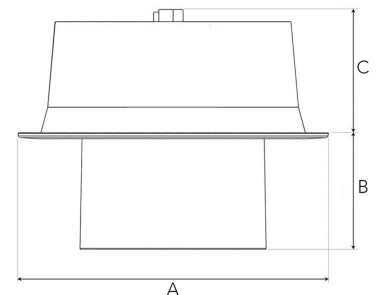

# FLEXO 3000, 930 (BBBL), MEDIUM, WHITE

- ✓ Modern, minimalistic and clean-looking ceiling
- ✓ Available in various lumen packages
- ✓ Tool-free installation
- ✓ Available in white, black and grey
- ✓ Tiltable and rotating

## TECHNICAL SPECIFICATION

Product Code	306-501-10
Colour	White
Control	On/off
CRI light colour	930 (BBBL)
Delivered lumen output lm	2560
Driver	Stand alone, included
EEL	E
Light distribution	Medium
Lightsource	LED COB
Mains input voltage	220-240 V
Measurements A	176
Measurements B	65
Measurements C	70
Mounting	Recessed
Position	360°/60°
Lifetime	L80 B10, 50.000h
Protection	IP 20, class III
Sawing instructions diameter	165
Start Time	Instant
System power W	20,7
Unit	mm
Weight	0.9

A= 176mm, B= 65mm, C= 70mm

Spot	Medium	Flood	Wide Flood
14°	27°	38°	56°
m	ø	m	ø
1.0	0.25	1.0	0.48
2.0	0.49	2.0	0.95
3.0	0.74	3.0	1.43
1.0	0.25	1.0	0.69
2.0	0.49	2.0	1.39
3.0	0.74	3.0	2.08
1.0	0.25	1.0	1.07
2.0	0.49	2.0	2.14
3.0	0.74	3.0	3.22

165mm