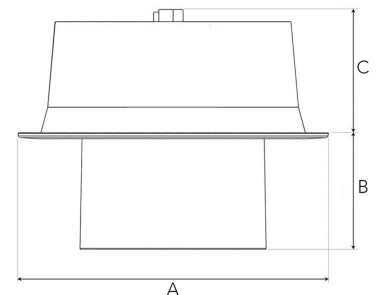

FLEXO 4000, 930 (BBBL), FLOOD, WHITE

- ✓ Modern, minimalistic and clean-looking ceiling
- ✓ Available in various lumen packages
- ✓ Tool-free installation
- ✓ Available in white, black and grey
- ✓ Tiltable and rotating

TECHNICAL SPECIFICATION

Product Code	306-512-10
Colour	White
Control	On/off
CRI light colour	930 (BBBL)
Delivered lumen output lm	3780
Driver	Stand alone, included
EEL	E
Light distribution	Flood
Lightsource	LED COB
Mains input voltage	220-240 V
Measurements A	176
Measurements B	65
Measurements C	70
Mounting	Recessed
Position	360°/60°
Lifetime	L80 B10, 50.000h
Protection	IP 20, class III
Sawing instructions diameter	165
Start Time	Instant
System power W	32,8
Unit	mm
Weight	0,9

A= 176mm, B= 65mm, C= 70mm

Spot		Medium		Flood		Wide Flood	
14°		27°		38°		56°	
m	ø	m	ø	m	ø	m	ø
1.0	0.25	1.0	0.48	1.0	0.69	1.0	1.07
2.0	0.49	2.0	0.95	2.0	1.39	2.0	2.14
3.0	0.74	3.0	1.43	3.0	2.08	3.0	3.22

165mm