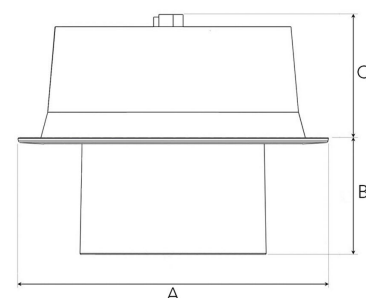

FLEXO 3000, 930 (BBBL), FLOOD, GREY

- ✓ Modern, minimalistic and clean-looking ceiling
- ✓ Available in various lumen packages
- ✓ Tool-free installation
- ✓ Available in white, black and grey
- ✓ Tiltable and rotating

TECHNICAL SPECIFICATION

Product Code	306-502-30
Colour	Grey
Control	On/off
CRI light colour	930 (BBBL)
Delivered lumen output lm	2560
Driver	Stand alone, included
EEL	E
Light distribution	Flood
Lightsource	LED COB
Mains input voltage	220-240 V
Measurements A	176
Measurements B	65
Measurements C	70
Mounting	Recessed
Position	360°/60°
Lifetime	L80 B10, 50.000h
Protection	IP 20, class III
Sawing instructions diameter	165
Start Time	Instant
System power W	20,7
Unit	mm
Weight	0.9

A= 176mm, B= 65mm, C= 70mm

Spot		Medium		Flood		Wide Flood	
14°		27°		38°		56°	
m	ø	m	ø	m	ø	m	ø
1.0	0.25	1.0	0.48	1.0	0.69	1.0	1.07
2.0	0.49	2.0	0.95	2.0	1.39	2.0	2.14
3.0	0.74	3.0	1.43	3.0	2.08	3.0	3.22

165mm