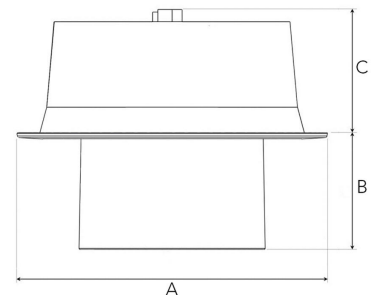

# FLEXO 3000, 930 (BBBL), FLOOD, WHITE

- ✓ Modern, minimalistic and clean-looking ceiling
- ✓ Available in various lumen packages
- ✓ Tool-free installation
- ✓ Available in white, black and grey
- ✓ Tiltable and rotating

## TECHNICAL SPECIFICATION

Product Code	306-502-10
Colour	White
Control	On/off
CRI light colour	930 (BBBL)
Delivered lumen output lm	2560
Driver	Stand alone, included
EEL	E
Light distribution	Flood
Lightsource	LED COB
Mains input voltage	220-240 V
Measurements A	176
Measurements B	65
Measurements C	70
Mounting	Recessed
Position	360°/60°
Lifetime	L80 B10, 50.000h
Protection	IP 20, class III
Sawing instructions diameter	165
Start Time	Instant
System power W	20,7
Unit	mm
Weight	0.9

A= 176mm, B= 65mm, C= 70mm

Spot		Medium		Flood		Wide Flood	
14°		27°		38°		56°	
m	ø	m	ø	m	ø	m	ø
1.0	0.25	1.0	0.48	1.0	0.69	1.0	1.07
2.0	0.49	2.0	0.95	2.0	1.39	2.0	2.14
3.0	0.74	3.0	1.43	3.0	2.08	3.0	3.22

165mm