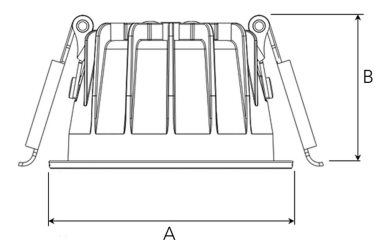

TITAN MICRO 1200, 930 (BBBL), MEDIUM W/ GLASS, GREY

ITAB

- ✓ Discreet and clean-looking ceiling
- ✓ Available in various sizes and lumen packages
- ✓ Tool-free installation
- ✓ Available in white, black and grey

TECHNICAL SPECIFICATION

Product Code	328-501-30
Colour	Grey
Control	On/off
CRI light colour	930 (BBBL)
Delivered lumen output lm	1150
Driver	Stand alone, included
EEL	E
Light distribution	Medium
Lightsource	LED COB
Mains input voltage	220-240 V
Measurements A	71
Measurements B	42
Mounting	Recessed
Position	Fixed
Lifetime	L80 B10, 50.000h
Protection	IP 20, class III
Sawing instructions diameter	64
Start Time	Instant
System power W	11
Unit	mm
Weight	0,2

A= 71mm, B= 42mm

Spot	15°		27°		36°		56°	
	m	ø	m	ø	m	ø	m	ø
1.0	0.26	0.47	0.65	1.06	1.30	2.12	3.18	
2.0	0.53	0.95	1.30	2.12	2.60	4.24	6.36	
3.0	0.79	1.42	1.95	3.18	3.90	6.36	9.54	

64mm