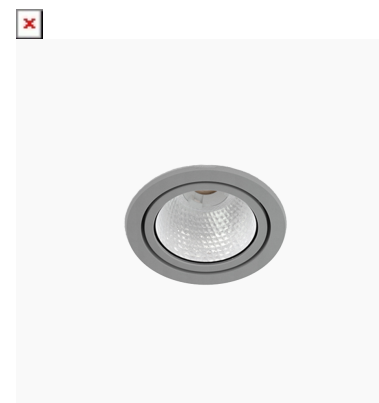

TITAN MICRO 1200, 930 (BBBL), MEDIUM W/ GLASS, GREY

ITAB

- ✓ Discreet and clean-looking ceiling
- ✓ Available in various sizes and lumen packages
- ✓ Tool-free installation
- ✓ Available in white, black and grey

TECHNICAL SPECIFICATION

Product Code	328-501-30
Colour	Grey
Control	On/off
CRI light colour	930 (BBBL)
Delivered lumen output lm	1150
Driver	Stand alone, included
EEL	E
Light distribution	Medium
Lightsource	LED COB
Mains input voltage	220-240 V
Measurements A	71
Measurements B	42
Mounting	Recessed
Position	Fixed
Lifetime	L80 B10, 50.000h
Protection	IP 20, class III
Sawing instructions diameter	64
Start Time	Instant
System power W	11
Unit	mm
Weight	0,2