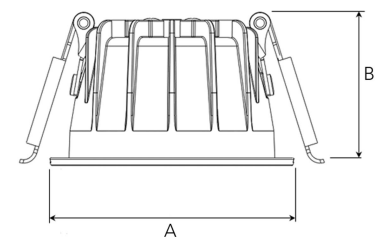

# TITAN MICRO 1200, 930 (BBBL), MEDIUM W/ GLASS, WHITE

ITAB

- ✓ Discreet and clean-looking ceiling
- ✓ Available in various sizes and lumen packages
- ✓ Tool-free installation
- ✓ Available in white, black and grey

## TECHNICAL SPECIFICATION

Product Code	328-501-10
Colour	White
Control	On/off
CRI light colour	930 (BBBL)
Delivered lumen output lm	1150
Driver	Stand alone, included
EEL	E
Light distribution	Medium
Lightsource	LED COB
Mains input voltage	220-240 V
Measurements A	71
Measurements B	42
Mounting	Recessed
Position	Fixed
Lifetime	L80 B10, 50.000h
Protection	IP 20, class III
Sawing instructions diameter	64
Start Time	Instant
System power W	11
Unit	mm
Weight	0,2

A= 71mm, B= 42mm

Spot	15°		27°		36°		56°	
	m	ø	m	ø	m	ø	m	ø
1.0	0.26	0.47	0.65	1.06	1.30	2.12	3.18	
2.0	0.53	0.95	1.30	2.12	2.60	4.24	6.36	
3.0	0.79	1.42	1.95	3.18	3.90	6.36	9.54	

64mm