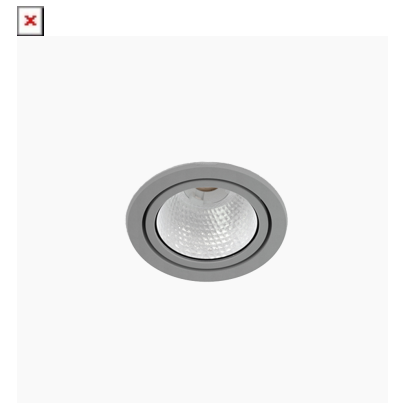

# TITAN MICRO 1200, 930 (BBBL), MEDIUM W/ GLASS, WHITE

ITAB

- ✓ Discreet and clean-looking ceiling
- ✓ Available in various sizes and lumen packages
- ✓ Tool-free installation
- ✓ Available in white, black and grey

## TECHNICAL SPECIFICATION

Product Code	328-501-10
Colour	White
Control	On/off
CRI light colour	930 (BBBL)
Delivered lumen output lm	1150
Driver	Stand alone, included
EEL	E
Light distribution	Medium
Lightsource	LED COB
Mains input voltage	220-240 V
Measurements A	71
Measurements B	42
Mounting	Recessed
Position	Fixed
Lifetime	L80 B10, 50.000h
Protection	IP 20, class III
Sawing instructions diameter	64
Start Time	Instant
System power W	11
Unit	mm
Weight	0,2