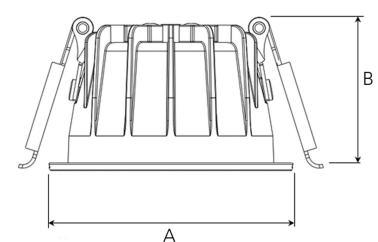

# TITAN MICRO 1200, 930 (BBBL), WIDE FLOOD W/ GLASS, BLACK

- ✓ Discreet and clean-looking ceiling
- ✓ Available in various sizes and lumen packages
- ✓ Tool-free installation
- ✓ Available in white, black and grey

## TECHNICAL SPECIFICATION

Product Code	328-503-20
Colour	Black
Control	On/off
CRI light colour	930 (BBBL)
Delivered lumen output lm	1150
Driver	Stand alone, included
EEL	E
Light distribution	Wide flood
Lightsource	LED COB
Mains input voltage	220-240 V
Measurements A	71
Measurements B	42
Mounting	Recessed
Position	Fixed
Lifetime	L80 B10, 50.000h
Protection	IP 20, class III
Sawing instructions diameter	64
Start Time	Instant
System power W	11
Unit	mm
Weight	0,2

A= 71mm, B= 42mm

Spot	15°		27°		36°		56°	
	m	ø	m	ø	m	ø	m	ø
1.0	0.26		1.0	0.47	1.0	0.65	1.0	1.06
2.0	0.53		2.0	0.95	2.0	1.30	2.0	2.12
3.0	0.79		3.0	1.42	3.0	1.95	3.0	3.18

64mm