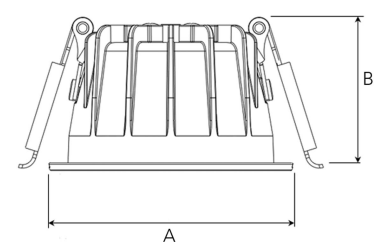

# TITAN MICRO 1200, 930 (BBBL), WIDE FLOOD W/ GLASS, WHITE

ITAB

- ✓ Discreet and clean-looking ceiling
- ✓ Available in various sizes and lumen packages
- ✓ Tool-free installation
- ✓ Available in white, black and grey

## TECHNICAL SPECIFICATION

Product Code	328-503-10
Colour	White
Control	On/off
CRI light colour	930 (BBBL)
Delivered lumen output lm	1150
Driver	Stand alone, included
EEL	E
Light distribution	Wide flood
Lightsource	LED COB
Mains input voltage	220-240 V
Measurements A	71
Measurements B	42
Mounting	Recessed
Position	Fixed
Lifetime	L80 B10, 50.000h
Protection	IP 20, class III
Sawing instructions diameter	64
Start Time	Instant
System power W	11
Unit	mm
Weight	0,2

A= 71mm, B= 42mm

Spot	15°		27°		36°		56°	
	m	ø	m	ø	m	ø	m	ø
1.0	0.26		1.0	0.47	1.0	0.65	1.0	1.06
2.0	0.53		2.0	0.95	2.0	1.30	2.0	2.12
3.0	0.79		3.0	1.42	3.0	1.95	3.0	3.18

64mm