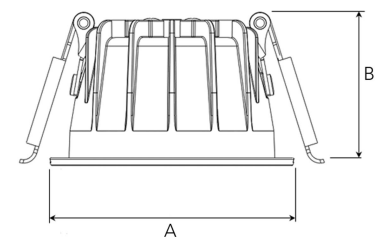

TITAN MICRO 1200, 930 (BBBL), SPOT W/ GLASS, BLACK

ITAB

- ✓ Discreet and clean-looking ceiling
- ✓ Available in various sizes and lumen packages
- ✓ Tool-free installation
- ✓ Available in white, black and grey

TECHNICAL SPECIFICATION

Product Code	328-500-20
Colour	Black
Control	On/off
CRI light colour	930 (BBBL)
Delivered lumen output lm	1150
Driver	Stand alone, included
EEL	E
Light distribution	Spot
Lightsource	LED COB
Mains input voltage	220-240 V
Measurements A	71
Measurements B	42
Mounting	Recessed
Position	Fixed
Lifetime	L80 B10, 50.000h
Protection	IP 20, class III
Sawing instructions diameter	64
Start Time	Instant
System power W	11
Unit	mm
Weight	0,2

A= 71mm, B= 42mm

Spot	15°		Medium		27°		Flood		36°		Wide Flood		56°	
	m	ø	m	ø	m	ø	m	ø	m	ø	m	ø	m	ø
1.0	0.26		1.0	0.47	1.0	0.65	1.0	1.06	1.0	1.30	1.0	2.12	1.0	3.18
2.0	0.53		2.0	0.95	2.0	1.30	2.0	2.12	2.0	2.60	2.0	4.24	2.0	6.36
3.0	0.79		3.0	1.42	3.0	1.95	3.0	3.18	3.0	3.90	3.0	6.36	3.0	9.54

64mm