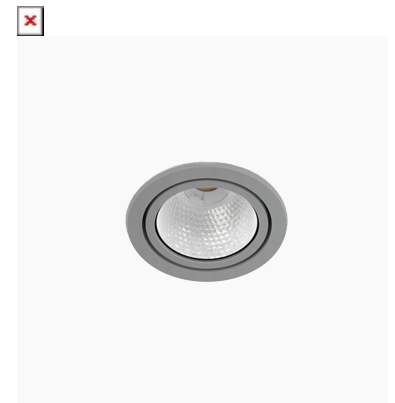

TITAN MICRO 1200, 930 (BBBL), SPOT W/ GLASS, BLACK

ITAB

- ✓ Discreet and clean-looking ceiling
- ✓ Available in various sizes and lumen packages
- ✓ Tool-free installation
- ✓ Available in white, black and grey

TECHNICAL SPECIFICATION

Product Code	328-500-20
Colour	Black
Control	On/off
CRI light colour	930 (BBBL)
Delivered lumen output lm	1150
Driver	Stand alone, included
EEL	E
Light distribution	Spot
Lightsource	LED COB
Mains input voltage	220-240 V
Measurements A	71
Measurements B	42
Mounting	Recessed
Position	Fixed
Lifetime	L80 B10, 50.000h
Protection	IP 20, class III
Sawing instructions diameter	64
Start Time	Instant
System power W	11
Unit	mm
Weight	0,2

64mm