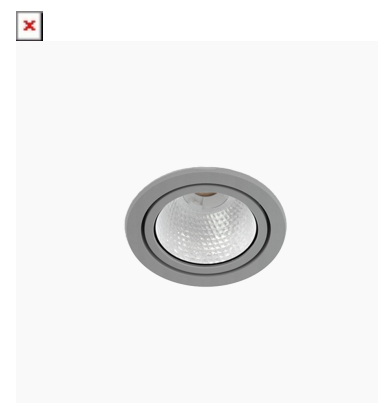

TITAN MICRO 1200, 930 (BBBL), SPOT W/ GLASS, WHITE

ITAB

- ✓ Discreet and clean-looking ceiling
- ✓ Available in various sizes and lumen packages
- ✓ Tool-free installation
- ✓ Available in white, black and grey

TECHNICAL SPECIFICATION

Product Code	328-500-10
Colour	White
Control	On/off
CRI light colour	930 (BBBL)
Delivered lumen output lm	1150
Driver	Stand alone, included
EEL	E
Light distribution	Spot
Lightsource	LED COB
Mains input voltage	220-240 V
Measurements A	71
Measurements B	42
Mounting	Recessed
Position	Fixed
Lifetime	L80 B10, 50.000h
Protection	IP 20, class III
Sawing instructions diameter	64
Start Time	Instant
System power W	11
Unit	mm
Weight	0,2

64mm