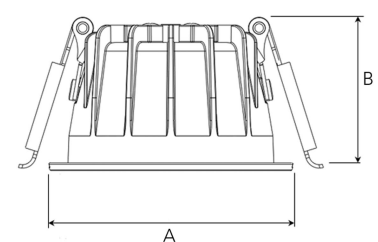

TITAN MICRO 1200, 930 (BBBL), SPOT W/ GLASS, WHITE

ITAB

- ✓ Discreet and clean-looking ceiling
- ✓ Available in various sizes and lumen packages
- ✓ Tool-free installation
- ✓ Available in white, black and grey

TECHNICAL SPECIFICATION

Product Code	328-500-10
Colour	White
Control	On/off
CRI light colour	930 (BBBL)
Delivered lumen output lm	1150
Driver	Stand alone, included
EEL	E
Light distribution	Spot
Lightsource	LED COB
Mains input voltage	220-240 V
Measurements A	71
Measurements B	42
Mounting	Recessed
Position	Fixed
Lifetime	L80 B10, 50.000h
Protection	IP 20, class III
Sawing instructions diameter	64
Start Time	Instant
System power W	11
Unit	mm
Weight	0,2

A= 71mm, B= 42mm

Spot	15°		Medium		27°		Flood		36°		Wide Flood		56°	
	m	ø	m	ø	m	ø	m	ø	m	ø	m	ø	m	ø
1.0	0.26		1.0	0.47		1.0	0.65		1.0	1.06		1.0	1.06	
2.0	0.53		2.0	0.95		2.0	1.30		2.0	2.12		2.0	2.12	
3.0	0.79		3.0	1.42		3.0	1.95		3.0	3.18		3.0	3.18	

64mm