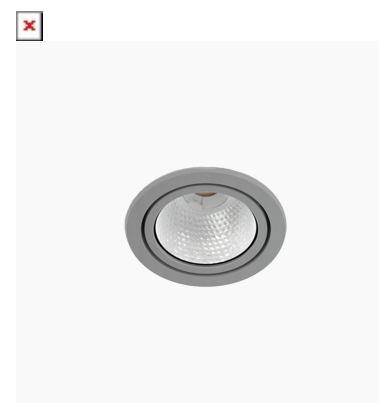

TITAN MICRO 1200, 930 (BBBL), MEDIUM W/ GLASS, BLACK

ITAB

- ✓ Discreet and clean-looking ceiling
- ✓ Available in various sizes and lumen packages
- ✓ Tool-free installation
- ✓ Available in white, black and grey

TECHNICAL SPECIFICATION

Product Code	328-501-20
Colour	Black
Control	On/off
CRI light colour	930 (BBBL)
Delivered lumen output lm	1150
Driver	Stand alone, included
EEL	E
Light distribution	Medium
Lightsource	LED COB
Mains input voltage	220-240 V
Measurements A	71
Measurements B	42
Mounting	Recessed
Position	Fixed
Lifetime	L80 B10, 50.000h
Protection	IP 20, class III
Sawing instructions diameter	64
Start Time	Instant
System power W	11
Unit	mm
Weight	0,2