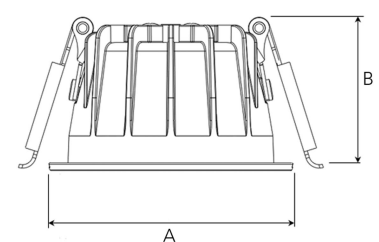

TITAN MICRO 1200, 930 (BBBL), MEDIUM W/ GLASS, BLACK

ITAB

- ✓ Discreet and clean-looking ceiling
- ✓ Available in various sizes and lumen packages
- ✓ Tool-free installation
- ✓ Available in white, black and grey

TECHNICAL SPECIFICATION

Product Code	328-501-20
Colour	Black
Control	On/off
CRI light colour	930 (BBBL)
Delivered lumen output lm	1150
Driver	Stand alone, included
EEL	E
Light distribution	Medium
Lightsource	LED COB
Mains input voltage	220-240 V
Measurements A	71
Measurements B	42
Mounting	Recessed
Position	Fixed
Lifetime	L80 B10, 50.000h
Protection	IP 20, class III
Sawing instructions diameter	64
Start Time	Instant
System power W	11
Unit	mm
Weight	0,2

A= 71mm, B= 42mm

Spot	15°	Medium	27°	Flood	36°	Wide Flood	56°	
	m	ø	m	ø	m	ø	m	ø
1.0	0.26	0.47	0.65	1.06	1.30	2.12	3.18	
2.0	0.53	0.95	1.30	2.12	2.60	4.24	6.36	
3.0	0.79	1.42	1.95	3.18	3.90	6.36	9.54	

64mm