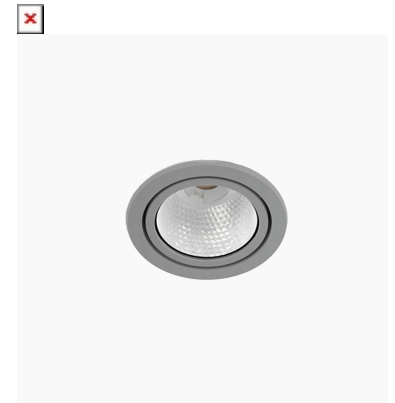

TITAN MICRO 1200, 930 (BBBL), FLOOD W/ GLASS, GREY

ITAB

- ✓ Discreet and clean-looking ceiling
- ✓ Available in various sizes and lumen packages
- ✓ Tool-free installation
- ✓ Available in white, black and grey

TECHNICAL SPECIFICATION

Product Code	328-502-30
Colour	Grey
Control	On/off
CRI light colour	930 (BBBL)
Delivered lumen output lm	1150
Driver	Stand alone, included
EEL	E
Light distribution	Flood
Lightsource	LED COB
Mains input voltage	220-240 V
Measurements A	71
Measurements B	42
Mounting	Recessed
Position	Fixed
Lifetime	L80 B10, 50.000h
Protection	IP 20, class III
Sawing instructions diameter	64
Start Time	Instant
System power W	11
Unit	mm
Weight	0,2