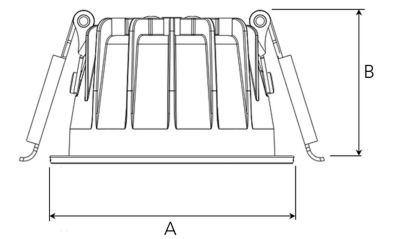

TITAN MICRO 1200, 930 (BBBL), FLOOD W/ GLASS, GREY

ITAB

- ✓ Discreet and clean-looking ceiling
- ✓ Available in various sizes and lumen packages
- ✓ Tool-free installation
- ✓ Available in white, black and grey

TECHNICAL SPECIFICATION

Product Code	328-502-30
Colour	Grey
Control	On/off
CRI light colour	930 (BBBL)
Delivered lumen output lm	1150
Driver	Stand alone, included
EEL	E
Light distribution	Flood
Lightsource	LED COB
Mains input voltage	220-240 V
Measurements A	71
Measurements B	42
Mounting	Recessed
Position	Fixed
Lifetime	L80 B10, 50.000h
Protection	IP 20, class III
Sawing instructions diameter	64
Start Time	Instant
System power W	11
Unit	mm
Weight	0,2

A= 71mm, B= 42mm

Spot	15°		27°		36°		56°	
	m	ø	m	ø	m	ø	m	ø
1.0	0.26		1.0	0.47	1.0	0.65	1.0	1.06
2.0	0.53		2.0	0.95	2.0	1.30	2.0	2.12
3.0	0.79		3.0	1.42	3.0	1.95	3.0	3.18

64mm