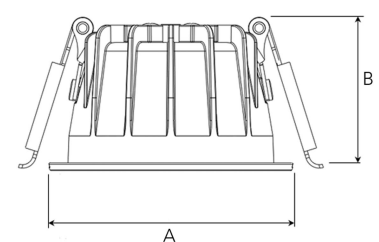

TITAN MICRO 1200, 930 (BBBL), FLOOD W/ GLASS, BLACK

ITAB

- ✓ Discreet and clean-looking ceiling
- ✓ Available in various sizes and lumen packages
- ✓ Tool-free installation
- ✓ Available in white, black and grey

TECHNICAL SPECIFICATION

Product Code	328-502-20
Colour	Black
Control	On/off
CRI light colour	930 (BBBL)
Delivered lumen output lm	1150
Driver	Stand alone, included
EEL	E
Light distribution	Flood
Lightsource	LED COB
Mains input voltage	220-240 V
Measurements A	71
Measurements B	42
Mounting	Recessed
Position	Fixed
Lifetime	L80 B10, 50.000h
Protection	IP 20, class III
Sawing instructions diameter	64
Start Time	Instant
System power W	11
Unit	mm
Weight	0,2

A= 71mm, B= 42mm

Spot	15°		27°		36°		56°	
	m	ø	m	ø	m	ø	m	ø
1.0	0.26	0.47	0.65	1.06	1.30	2.12	3.18	
2.0	0.53	0.95	1.30	2.12	1.95	3.18		
3.0	0.79	1.42	1.95	3.18				

64mm