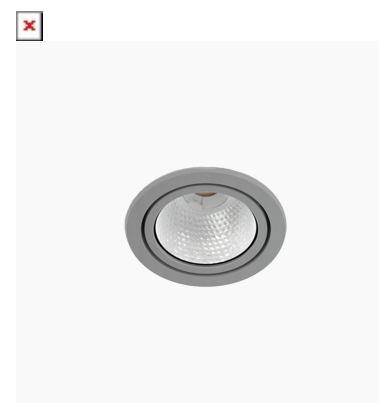

TITAN MICRO 1200, 930 (BBBL), FLOOD W/ GLASS, BLACK

ITAB

- ✓ Discreet and clean-looking ceiling
- ✓ Available in various sizes and lumen packages
- ✓ Tool-free installation
- ✓ Available in white, black and grey

TECHNICAL SPECIFICATION

Product Code	328-502-20
Colour	Black
Control	On/off
CRI light colour	930 (BBBL)
Delivered lumen output lm	1150
Driver	Stand alone, included
EEL	E
Light distribution	Flood
Lightsource	LED COB
Mains input voltage	220-240 V
Measurements A	71
Measurements B	42
Mounting	Recessed
Position	Fixed
Lifetime	L80 B10, 50.000h
Protection	IP 20, class III
Sawing instructions diameter	64
Start Time	Instant
System power W	11
Unit	mm
Weight	0,2