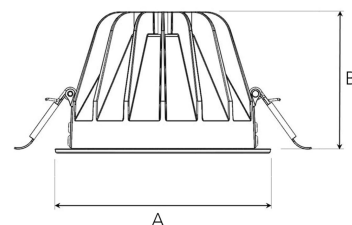

TITAN L 5000, 930 (BBBL), WIDE FLOOD W/ GLASS, GREY

ITAB

- ✓ Discreet and clean-looking ceiling
- ✓ Low glare, comfortable light
- ✓ Available in various sizes and lumen packages
- ✓ Tool-free installation
- ✓ Available in white, black and grey

A= 160mm, B= 106mm

Spot	Medium		Flood		Wide Flood		
	14°	26°	37°	55°			
m	ø	m	ø	m	ø	m	ø
1.0	0.24	1.0	0.47	1.0	0.68	1.0	1.05
2.0	0.48	2.0	0.94	2.0	1.35	2.0	2.10
3.0	0.72	3.0	1.41	3.0	2.03	3.0	3.15

150mm

TECHNICAL SPECIFICATION

Product Code	292-553-30
Colour	Grey
Control	On/off
CRI light colour	930 (BBBL)
Delivered lumen output lm	4584
Driver	Stand alone, included
EEL	E
Light distribution	Wide flood
Lightsources	LED COB
Mains input voltage	220-240 V
Measurements A	160
Measurements B	106
Mounting	Recessed
Position	Fixed
Lifetime	L80 B10, 50.000h
Protection	IP 20, class III
Sawing instructions diameter	150
Start Time	Instant
System power W	37,9
Unit	mm
Weight	0,85