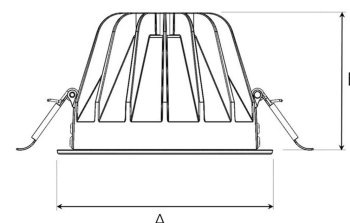

# TITAN L 5000, 930 (BBBL), WIDE FLOOD W/ GLASS, GREY

ITAB

- ✓ Discreet and clean-looking ceiling
- ✓ Low glare, comfortable light
- ✓ Available in various sizes and lumen packages
- ✓ Tool-free installation
- ✓ Available in white, black and grey

## TECHNICAL SPECIFICATION

Product Code	292-553-30
Colour	Grey
Control	On/off
CRI light colour	930 (BBBL)
Delivered lumen output lm	4584
Driver	Stand alone, included
EEL	E
Light distribution	Wide flood
Lightsource	LED COB
Mains input voltage	220-240 V
Measurements A	160
Measurements B	106
Mounting	Recessed
Position	Fixed
Lifetime	L80 B10, 50.000h
Protection	IP 20, class III
Sawing instructions diameter	150
Start Time	Instant
System power W	37,9
Unit	mm
Weight	0,85

A= 160mm, B= 106mm

Spot	Medium	Flood	Wide Flood
14°	26°	37°	55°
m	o	m	o
1.0	0.24	1.0	0.47
2.0	0.48	2.0	0.94
3.0	0.72	3.0	1.41
1.0	0.68	1.0	1.05
2.0	1.35	2.0	2.10
3.0	2.03	3.0	3.15

150mm