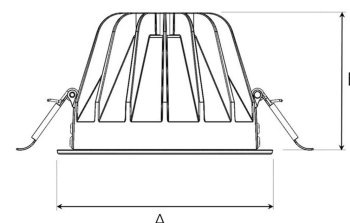

# TITAN L 5000, 930 (BBBL), WIDE FLOOD W/ GLASS, BLACK

ITAB

- ✓ Discreet and clean-looking ceiling
- ✓ Low glare, comfortable light
- ✓ Available in various sizes and lumen packages
- ✓ Tool-free installation
- ✓ Available in white, black and grey

## TECHNICAL SPECIFICATION

Product Code	292-553-20
Colour	Black
Control	On/off
CRI light colour	930 (BBBL)
Delivered lumen output lm	4584
Driver	Stand alone, included
EEL	E
Light distribution	Wide flood
Lightsource	LED COB
Mains input voltage	220-240 V
Measurements A	160
Measurements B	106
Mounting	Recessed
Position	Fixed
Lifetime	L80 B10, 50.000h
Protection	IP 20, class III
Sawing instructions diameter	150
Start Time	Instant
System power W	37,9
Unit	mm
Weight	0,85

A= 160mm, B= 106mm

Spot	Medium	Flood	Wide Flood
14°	26°	37°	55°
m	o	m	o
1.0	0.24	1.0	0.47
2.0	0.48	2.0	0.94
3.0	0.72	3.0	1.41
		1.0	0.68
		2.0	1.35
		3.0	2.03
		1.0	1.05
		2.0	2.10
		3.0	3.15

150mm