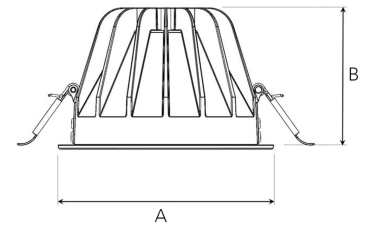

TITAN L 5000, 930 (BBBL), WIDE FLOOD W/ GLASS, BLACK

ITAB

- ✓ Discreet and clean-looking ceiling
- ✓ Low glare, comfortable light
- ✓ Available in various sizes and lumen packages
- ✓ Tool-free installation
- ✓ Available in white, black and grey

A= 160mm, B= 106mm

Spot	Medium	Flood	Wide Flood
14°	26°	37°	55°
m	m	m	m
1.0	1.0	1.0	1.0
2.0	2.0	2.0	2.0
3.0	3.0	3.0	3.0
0.24	0.47	0.68	1.05
0.48	0.94	1.35	2.10
0.72	1.41	2.03	3.15

150mm

TECHNICAL SPECIFICATION

Product Code	292-553-20
Colour	Black
Control	On/off
CRI light colour	930 (BBBL)
Delivered lumen output lm	4584
Driver	Stand alone, included
EEL	E
Light distribution	Wide flood
Lightsource	LED COB
Mains input voltage	220-240 V
Measurements A	160
Measurements B	106
Mounting	Recessed
Position	Fixed
Lifetime	L80 B10, 50.000h
Protection	IP 20, class III
Sawing instructions diameter	150
Start Time	Instant
System power W	37,9
Unit	mm
Weight	0,85