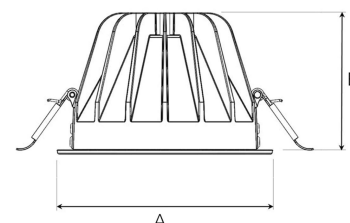

TITAN L 5000, 930 (BBBL), WIDE FLOOD W/ GLASS, WHITE

ITAB

- ✓ Discreet and clean-looking ceiling
- ✓ Low glare, comfortable light
- ✓ Available in various sizes and lumen packages
- ✓ Tool-free installation
- ✓ Available in white, black and grey

TECHNICAL SPECIFICATION

Product Code	292-553-10
Colour	White
Control	On/off
CRI light colour	930 (BBBL)
Delivered lumen output lm	4584
Driver	Stand alone, included
EEL	E
Light distribution	Wide flood
Lightsource	LED COB
Mains input voltage	220-240 V
Measurements A	160
Measurements B	106
Mounting	Recessed
Position	Fixed
Lifetime	L80 B10, 50.000h
Protection	IP 20, class III
Sawing instructions diameter	150
Start Time	Instant
System power W	37,9
Unit	mm
Weight	0,85

A= 160mm, B= 106mm

Spot	Medium	Flood	Wide Flood
14°	26°	37°	55°
m	o	m	o
1.0	0.24	1.0	0.47
2.0	0.48	2.0	0.94
3.0	0.72	3.0	1.41
		1.0	0.68
		2.0	1.35
		3.0	2.03
		1.0	1.05
		2.0	2.10
		3.0	3.15

150mm