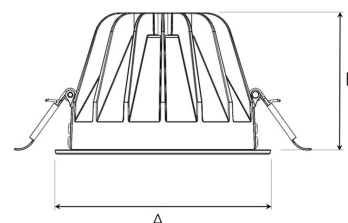

# TITAN L 4000, 930 (BBBL), WIDE FLOOD W/ GLASS, GREY

ITAB

- ✓ Discreet and clean-looking ceiling
- ✓ Low glare, comfortable light
- ✓ Available in various sizes and lumen packages
- ✓ Tool-free installation
- ✓ Available in white, black and grey

## TECHNICAL SPECIFICATION

Product Code	292-513-30
Colour	Grey
Control	On/off
CRI light colour	930 (BBBL)
Delivered lumen output lm	3766
Driver	Stand alone, included
EEL	E
Light distribution	Wide flood
Lightsource	LED COB
Mains input voltage	220-240 V
Measurements A	160
Measurements B	106
Mounting	Recessed
Position	Fixed
Lifetime	L80 B10, 50.000h
Protection	IP 20, class III
Sawing instructions diameter	150
Start Time	Instant
System power W	30,1
Unit	mm
Weight	0,85

A= 160mm, B= 106mm

Spot	Medium	Flood	Wide Flood
14°	26°	37°	55°
m	o	m	o
1.0	0.24	1.0	0.47
2.0	0.48	2.0	0.94
3.0	0.72	3.0	1.41
		1.0	0.68
		2.0	1.35
		3.0	2.03
		1.0	1.05
		2.0	2.10
		3.0	3.15

150mm