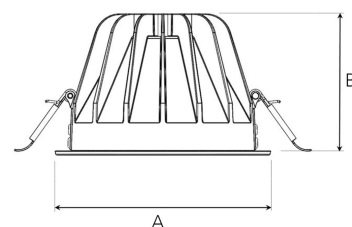

TITAN L 4000, 930 (BBBL), WIDE FLOOD W/ GLASS, BLACK

ITAB

- ✓ Discreet and clean-looking ceiling
- ✓ Low glare, comfortable light
- ✓ Available in various sizes and lumen packages
- ✓ Tool-free installation
- ✓ Available in white, black and grey

A= 160mm, B= 106mm

Spot	Medium		Flood		Wide Flood		
	14°	26°	37°	55°			
m	ø	m	ø	m	ø	m	ø
1.0	0.24	1.0	0.47	1.0	0.68	1.0	1.05
2.0	0.48	2.0	0.94	2.0	1.35	2.0	2.10
3.0	0.72	3.0	1.41	3.0	2.03	3.0	3.15

150mm

TECHNICAL SPECIFICATION

Product Code	292-513-20
Colour	Black
Control	On/off
CRI light colour	930 (BBBL)
Delivered lumen output lm	3766
Driver	Stand alone, included
EEL	E
Light distribution	Wide flood
Lightsource	LED COB
Mains input voltage	220-240 V
Measurements A	160
Measurements B	106
Mounting	Recessed
Position	Fixed
Lifetime	L80 B10, 50.000h
Protection	IP 20, class III
Sawing instructions diameter	150
Start Time	Instant
System power W	30,1
Unit	mm
Weight	0,85