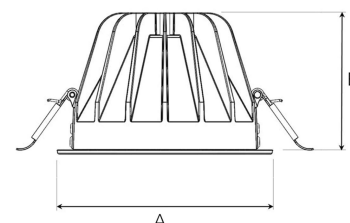

TITAN L 4000, 930 (BBBL), WIDE FLOOD W/ GLASS, BLACK

ITAB

- ✓ Discreet and clean-looking ceiling
- ✓ Low glare, comfortable light
- ✓ Available in various sizes and lumen packages
- ✓ Tool-free installation
- ✓ Available in white, black and grey

TECHNICAL SPECIFICATION

Product Code	292-513-20
Colour	Black
Control	On/off
CRI light colour	930 (BBBL)
Delivered lumen output lm	3766
Driver	Stand alone, included
EEL	E
Light distribution	Wide flood
Lightsource	LED COB
Mains input voltage	220-240 V
Measurements A	160
Measurements B	106
Mounting	Recessed
Position	Fixed
Lifetime	L80 B10, 50.000h
Protection	IP 20, class III
Sawing instructions diameter	150
Start Time	Instant
System power W	30,1
Unit	mm
Weight	0,85

A= 160mm, B= 106mm

Spot	Medium	Flood	Wide Flood
14°	26°	37°	55°
m	o	m	o
1.0	0.24	1.0	0.47
2.0	0.48	2.0	0.94
3.0	0.72	3.0	1.41
		1.0	0.68
		2.0	1.35
		3.0	2.03
		1.0	1.05
		2.0	2.10
		3.0	3.15

150mm