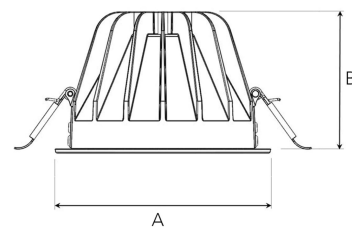

# TITAN L 4000, 930 (BBBL), WIDE FLOOD W/ GLASS, WHITE

ITAB

- ✓ Discreet and clean-looking ceiling
- ✓ Low glare, comfortable light
- ✓ Available in various sizes and lumen packages
- ✓ Tool-free installation
- ✓ Available in white, black and grey

A= 160mm, B= 106mm

Spot	Medium		Flood		Wide Flood		
	14°	26°	37°	55°			
m	ø	m	ø	m	ø	m	ø
1.0	0.24	1.0	0.47	1.0	0.68	1.0	1.05
2.0	0.48	2.0	0.94	2.0	1.35	2.0	2.10
3.0	0.72	3.0	1.41	3.0	2.03	3.0	3.15

150mm

## TECHNICAL SPECIFICATION

Product Code	292-513-10
Colour	White
Control	On/off
CRI light colour	930 (BBBL)
Delivered lumen output lm	3766
Driver	Stand alone, included
EEL	E
Light distribution	Wide flood
Lightsource	LED COB
Mains input voltage	220-240 V
Measurements A	160
Measurements B	106
Mounting	Recessed
Position	Fixed
Lifetime	L80 B10, 50.000h
Protection	IP 20, class III
Sawing instructions diameter	150
Start Time	Instant
System power W	30,1
Unit	mm
Weight	0,85