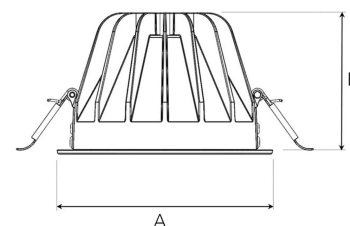

TITAN L 4000, 930 (BBBL), WIDE FLOOD W/ GLASS, WHITE

ITAB

- ✓ Discreet and clean-looking ceiling
- ✓ Low glare, comfortable light
- ✓ Available in various sizes and lumen packages
- ✓ Tool-free installation
- ✓ Available in white, black and grey

TECHNICAL SPECIFICATION

Product Code	292-513-10
Colour	White
Control	On/off
CRI light colour	930 (BBBL)
Delivered lumen output lm	3766
Driver	Stand alone, included
EEL	E
Light distribution	Wide flood
Lightsource	LED COB
Mains input voltage	220-240 V
Measurements A	160
Measurements B	106
Mounting	Recessed
Position	Fixed
Lifetime	L80 B10, 50.000h
Protection	IP 20, class III
Sawing instructions diameter	150
Start Time	Instant
System power W	30,1
Unit	mm
Weight	0,85

A= 160mm, B= 106mm

Spot	Medium	Flood	Wide Flood
14°	26°	37°	55°
m	o	m	o
1.0	0.24	1.0	0.47
2.0	0.48	2.0	0.94
3.0	0.72	3.0	1.41
1.0	0.68	1.0	1.05
2.0	1.35	2.0	2.10
3.0	2.03	3.0	3.15

150mm